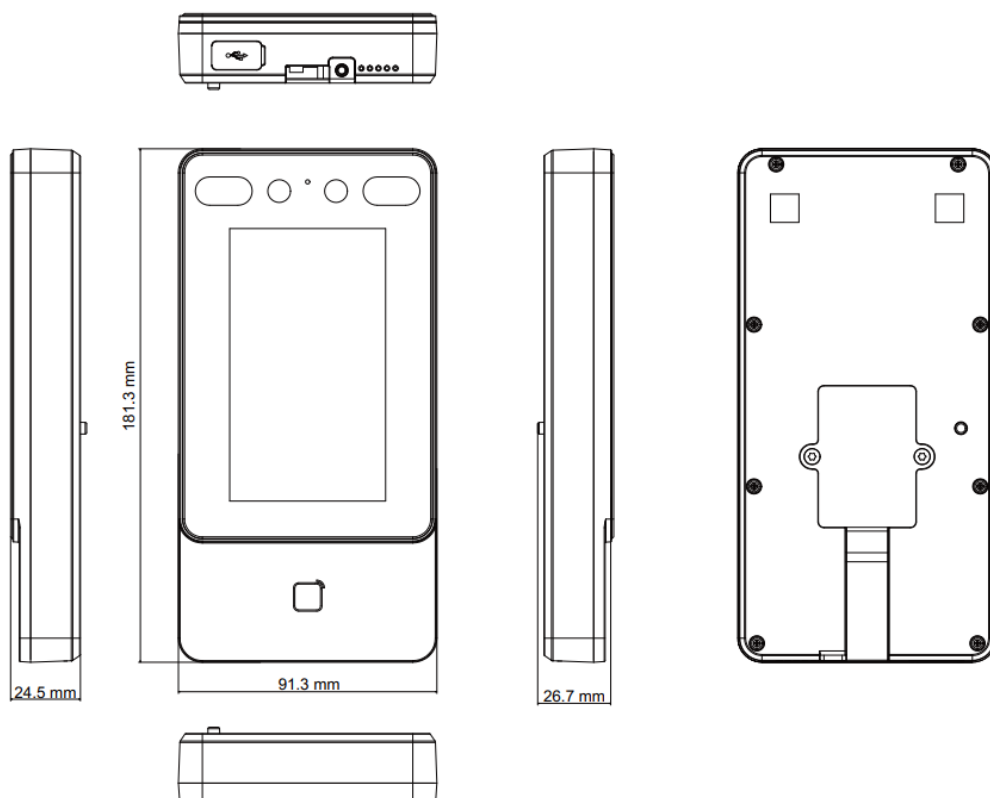

▪ **Dimension**

▪ **Accessory**

▪ **Optional**

DS-KAB6-ZU1 Brackets for face terminals	DS-KAB671-P2 Stand Stick	DS-KAB34X-S1 Protective Shield	DS-KAB6-W1 Bracket