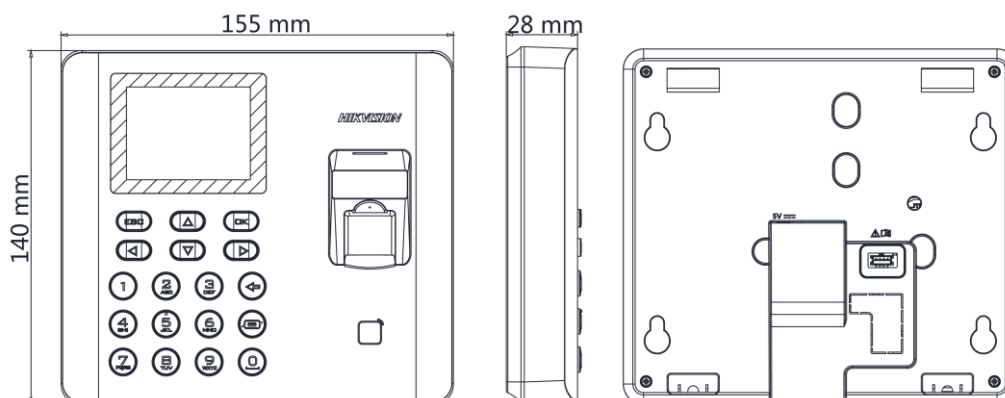

## ▪ Specification

System	
Operating system	Linux
Screen	
Screen Size	2.4-inch
Type	LCD-TFT display screen
Audio	
Audio output	1 loudspeaker, 1 buzzer
Network	
Wired network	TCP/IP, 10/100Mbps, self-adaptive
Wi-Fi	Support
Interface	
Network interface	1
USB	1
Capacity	
Card capacity	3000
Fingerprint capacity	3000
Event capacity	100,000
Authentication	
Card type	EM card
Card reading distance	0 to 5 cm
Card reading duration	< 1 s
Fingerprint module	Optical fingerprint module
Fingerprint comparing mode	1:1 and 1:N
Fingerprint recognition duration	< 1 s
Fingerprint FAR	≤ 0.001 %
Fingerprint FRR	≤ 0.01 %
Others	
Indicator	Power/status (red/green)
Power supply	5 VDC/1 A
Working temperature	-10 °C to +55 °C (14 °F to +131 °F)
Working humidity	10% to 90% (no condensing)
Color	Black
Dimensions	140 mm × 155 mm × 30 mm (5.51" × 6.01" × 1.18")
Application environment	Indoor
Installation	Surface mounting, desk stand

## ▪ Dimension