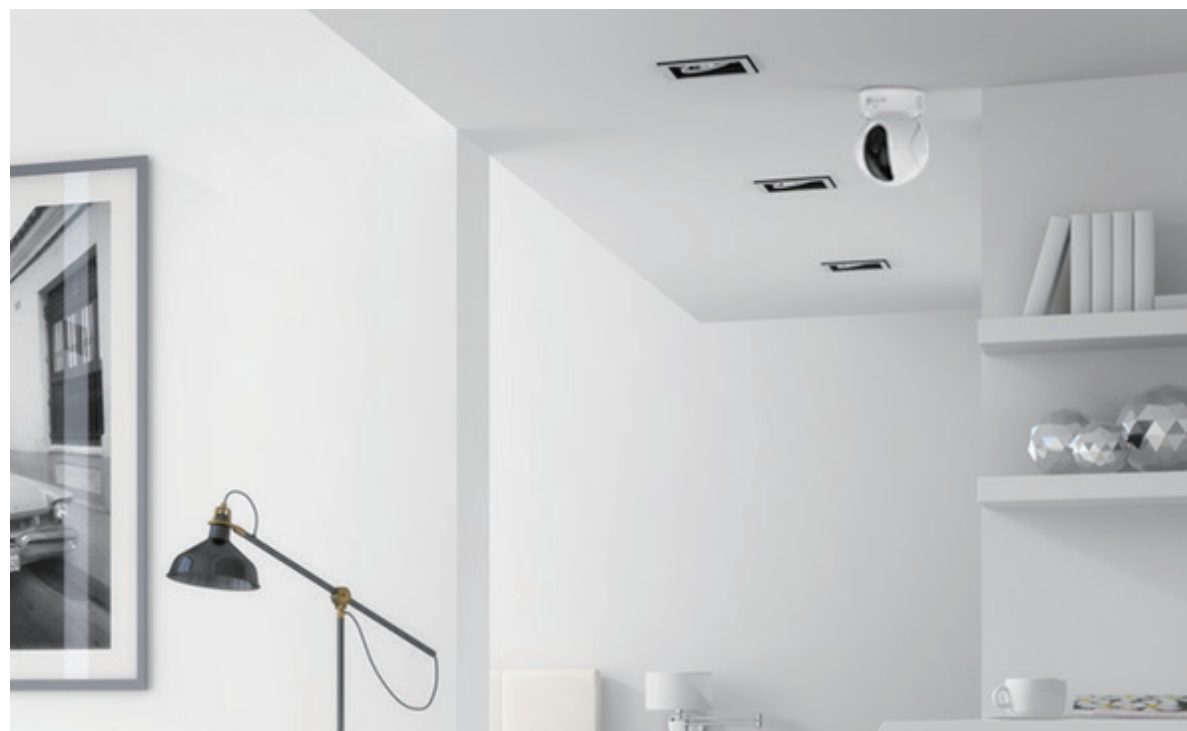

## Protect Your Privacy

---

Want a bit more privacy? With one tap of the EZVIZ App on your mobile device, the thoughtfully-designed privacy shutter allows you to turn the lens off – whenever, wherever.

## Simple and Flexible Installation

---

Install the C6CN the way suits your home best. Use the image flipping feature, and feel free to place it on a shelf or fix it to your wall or ceiling. Use the included screw-in mounting with the camera for maximum adaptability.