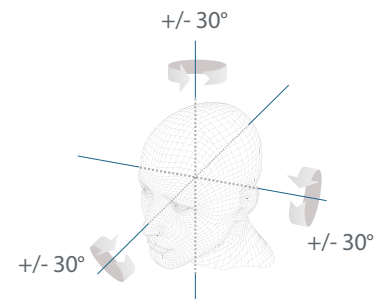

# AiFace-Pluto

Linux-Based Hybrid-Biometric Access Control & Time and Attendance Terminal with Visible Light Facial Recognition

-   
 Proactive Facial Recognition
-   
 New Height of Anti-Spoofing
-   
 Speedy Recognition
-   
 Wide Pose Angle Acceptance
-   
 Touchless for Better Hygiene

### 2 meters of recognition distance and extra wide angle recognition

The recognition distance has been greatly extended to 2 meters, which significantly improves the maximum traffic rate. While most of the algorithms only support +/-15° of detectable face angle, AiFace-Pluto doubles the detection angle in terms of head rotation and tilt to +/- 30°.