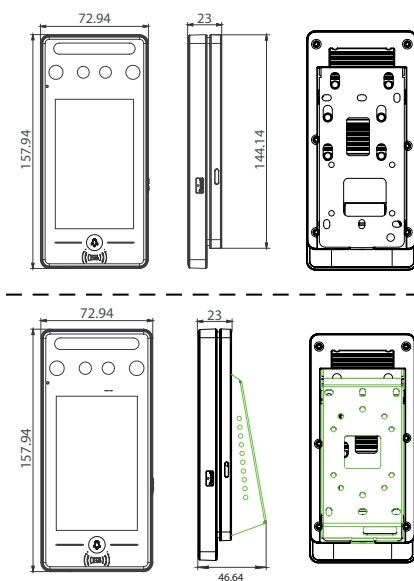

Dimensions (mm)

Disclaimer: Brief specifications are mentioned here. Specifications may change without prior notice. Customers are advised to check with us before purchase. Actual product may differ slightly to that depicted for ongoing product development

Visit Us at: www.esslsecurity.com