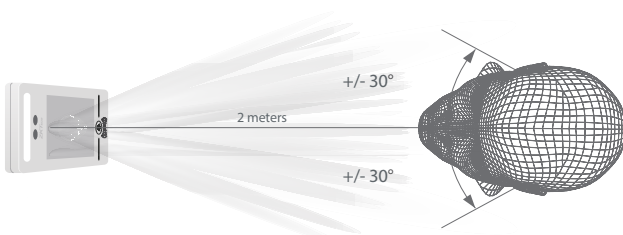

# AiFace-Pluto

Linux-Based Hybrid-Biometric Access Control & Time and Attendance Terminal with Visible Light Facial Recognition

-   
 Proactive Facial Recognition
-   
 New Height of Anti-Spoofing
-   
 Speedy Recognition
-   
 Wide Pose Angle Acceptance
-   
 Touchless for Better Hygiene

## Features

- Visible Light Facial Recognition
- Anti-spoofing algorithm against print attack (laser, color and B/W photos), videos attack and 3D mask attack
- Available card modules: 125kHz ID card (EM) RFID S50/S70 IC card(13.56MHz) 1k/4k
- Supplement light with adjustable brightness

### 2 meters of recognition distance and extra wide angle recognition

The recognition distance has been greatly extended to 2 meters, which significantly improves the maximum traffic rate. While most of the algorithms only support +/-15° of detectable face angle, AiFace-Pluto doubles the detection angle in terms of head rotation and tilt to +/- 30°.