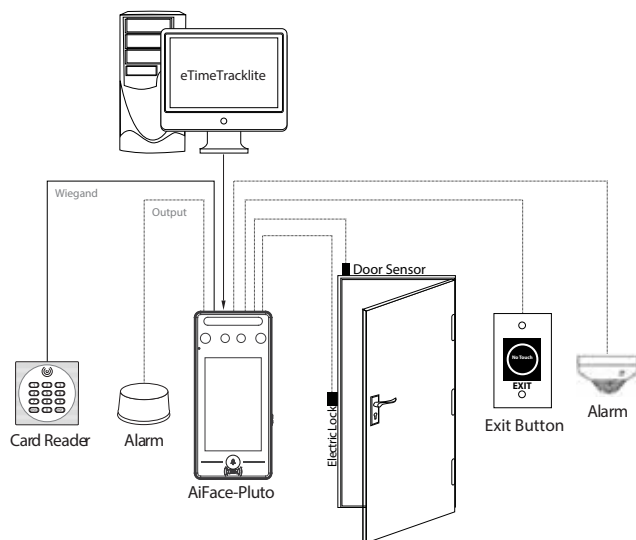

Specifications

Display	4" touch screen
Face Capacity	1,000
Card Capacity	1,000
Transactions	150,000
Operation System	Linux
Standard Functions	ID Card, ADMS, T9 Input, DST, Camera, 9-digit User ID, Access Levels, Groups, Holidays, Anti-passback, Record Query, Tamper Switch Alarm, Multiple Verification Methods
Hardware	900MHz Dual Core CPU; 512MB RAM / 512MBROM; 2MP Binocular Camera; Adjustable LED Supplement Lighting
Communication	TCP/IP, WiFi, Wiegand Input/Output, RS485
Access Control Interface	3rd-party Electric Lock, Door Sensor, Exit Button, Alarm Output, Auxiliary Input
Optional Function	RFID S50/S70 IC card (13.56MHz) 1k/4k
Facial Recognition Speed	≤1s
Biometrics Algorithms	Face V5.8 &
Power Supply	12V 3A
Working Humidity	10% ~ 90%
Working Temperature	0°C ~ 45°C (32°F ~ 113°F)
Dimensions (W*H*D)	72.94 * 157.94 * 23 (mm)
Net Weight	260g
Supported Software	eTimeTracklite

Configuration